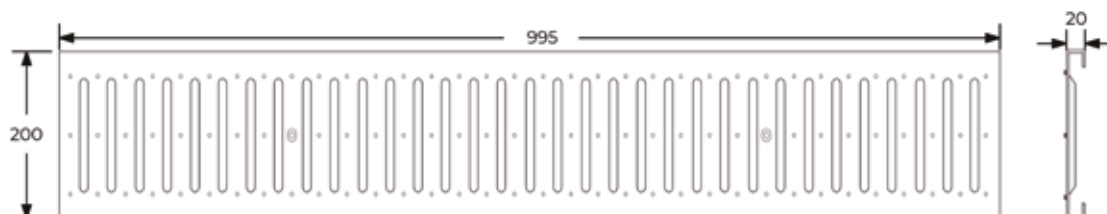

MATERIAL

Made of galvanized steel or AISI 304 stainless steel.

	material	water passage
POZ90-135IZ	Galvanized or stainless steel	315 cm²
POZ90-136IZ	Galvanized or stainless steel	510 cm²