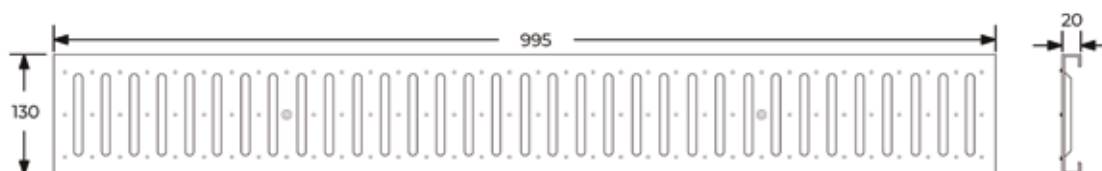

MATERIAL

Made of galvanized steel or AISI 304 stainless steel.

	material	water passage
POZ90-135IZ	Galvanized or stainless steel	315 cm²
POZ90-136IZ	Galvanized or stainless steel	510 cm²